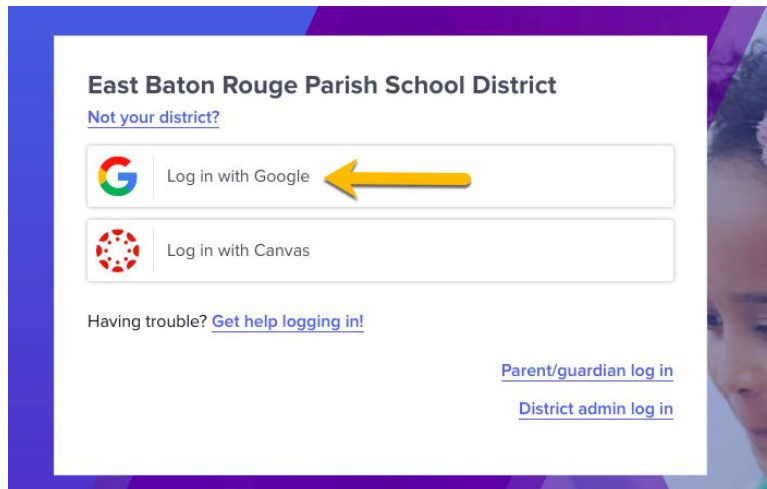

Accessing Edgenuity using Clever

Step 1: Log in to the EBRPSS Clever Portal at this website: <https://clever.com/in/ebrschools>

Step 2: Select "log in with Google"

Step 3: Type in your district computer username + @ebrschools.org, then select "Next"
Student Clever username: First initial + last initial + student id + @ebrschools.org

Step 4: Type in your password issued by the district. Check with your teacher if you do not know your district password.

Step 5: Scroll down to and select the Edgenuity icon in the “Virtual Learning” section