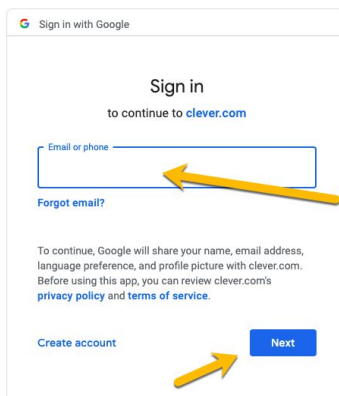

Accessing Edgenuity using Clever

Step 1: Log in to the EBRPSS Clever Portal at this website: <https://clever.com/in/ebrschools>

Step 2: Select "log in with Google"

Step 3: Type in your district computer username + @ebrschools.org, then select "Next"
Student Clever username: First initial + last initial + student id + @ebrschools.org