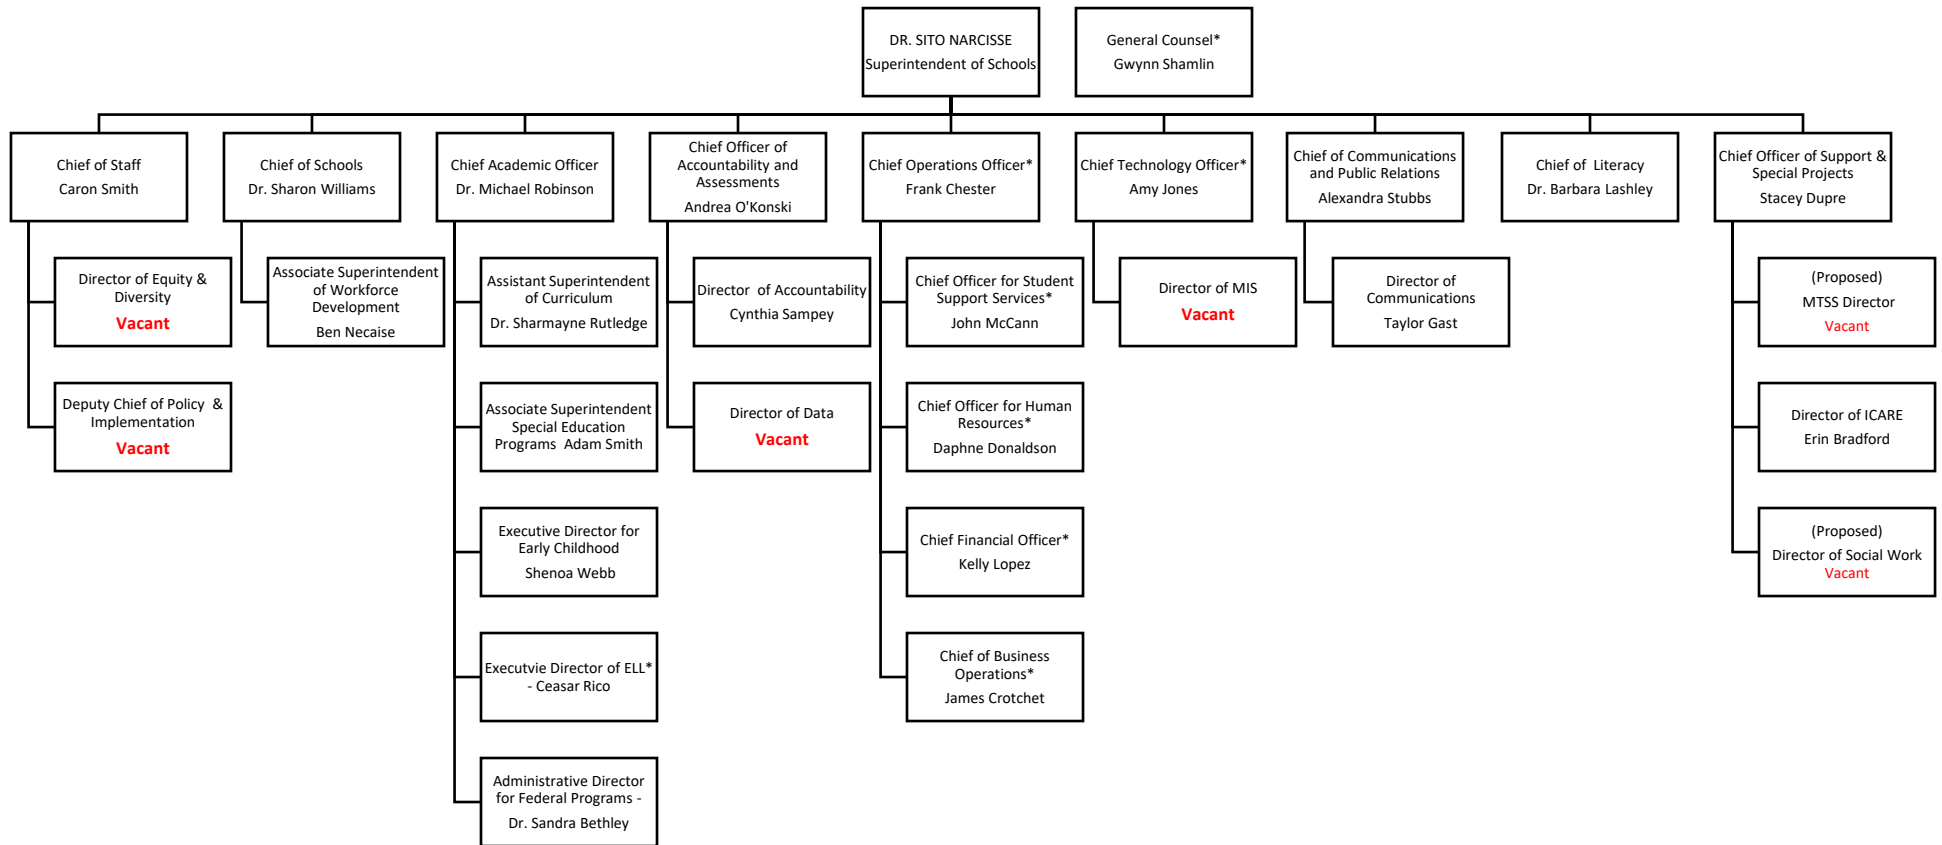

Dr. Sito Narcisse
Superintendent of Schools

ORGANIZATIONAL CHART

ONE TEAM. *One Mission.*

East Baton Rouge Parish School System
Baton Rouge, Louisiana

SUPERINTENDENT'S SENIOR CABINET/LEADERSHIP TEAM

** Operational Chiefs fall under Chief Operations Officer

SUPERINTENDENT'S LEADERSHIP TEAM WITH DIVISIONS & DEPARTMENTS