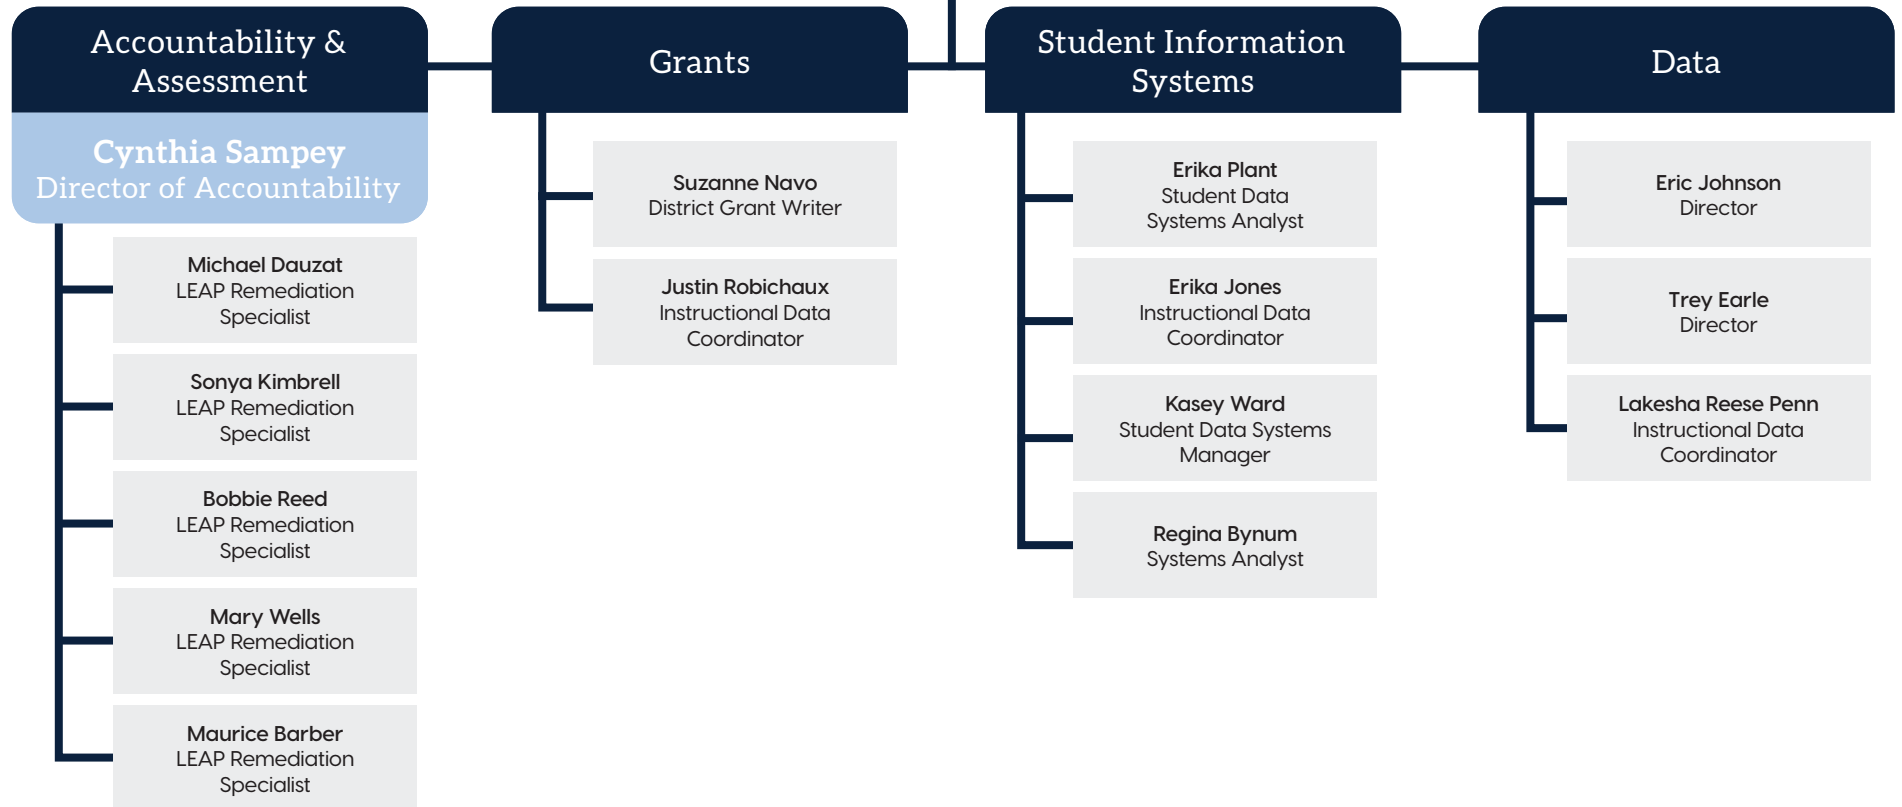

EAST BATON ROUGE PARISH SCHOOL SYSTEM ORGANIZATIONAL CHART

Division of Accountability & Assessment

Andrea O'Konski
Chief Officer of Accountability & Assessment