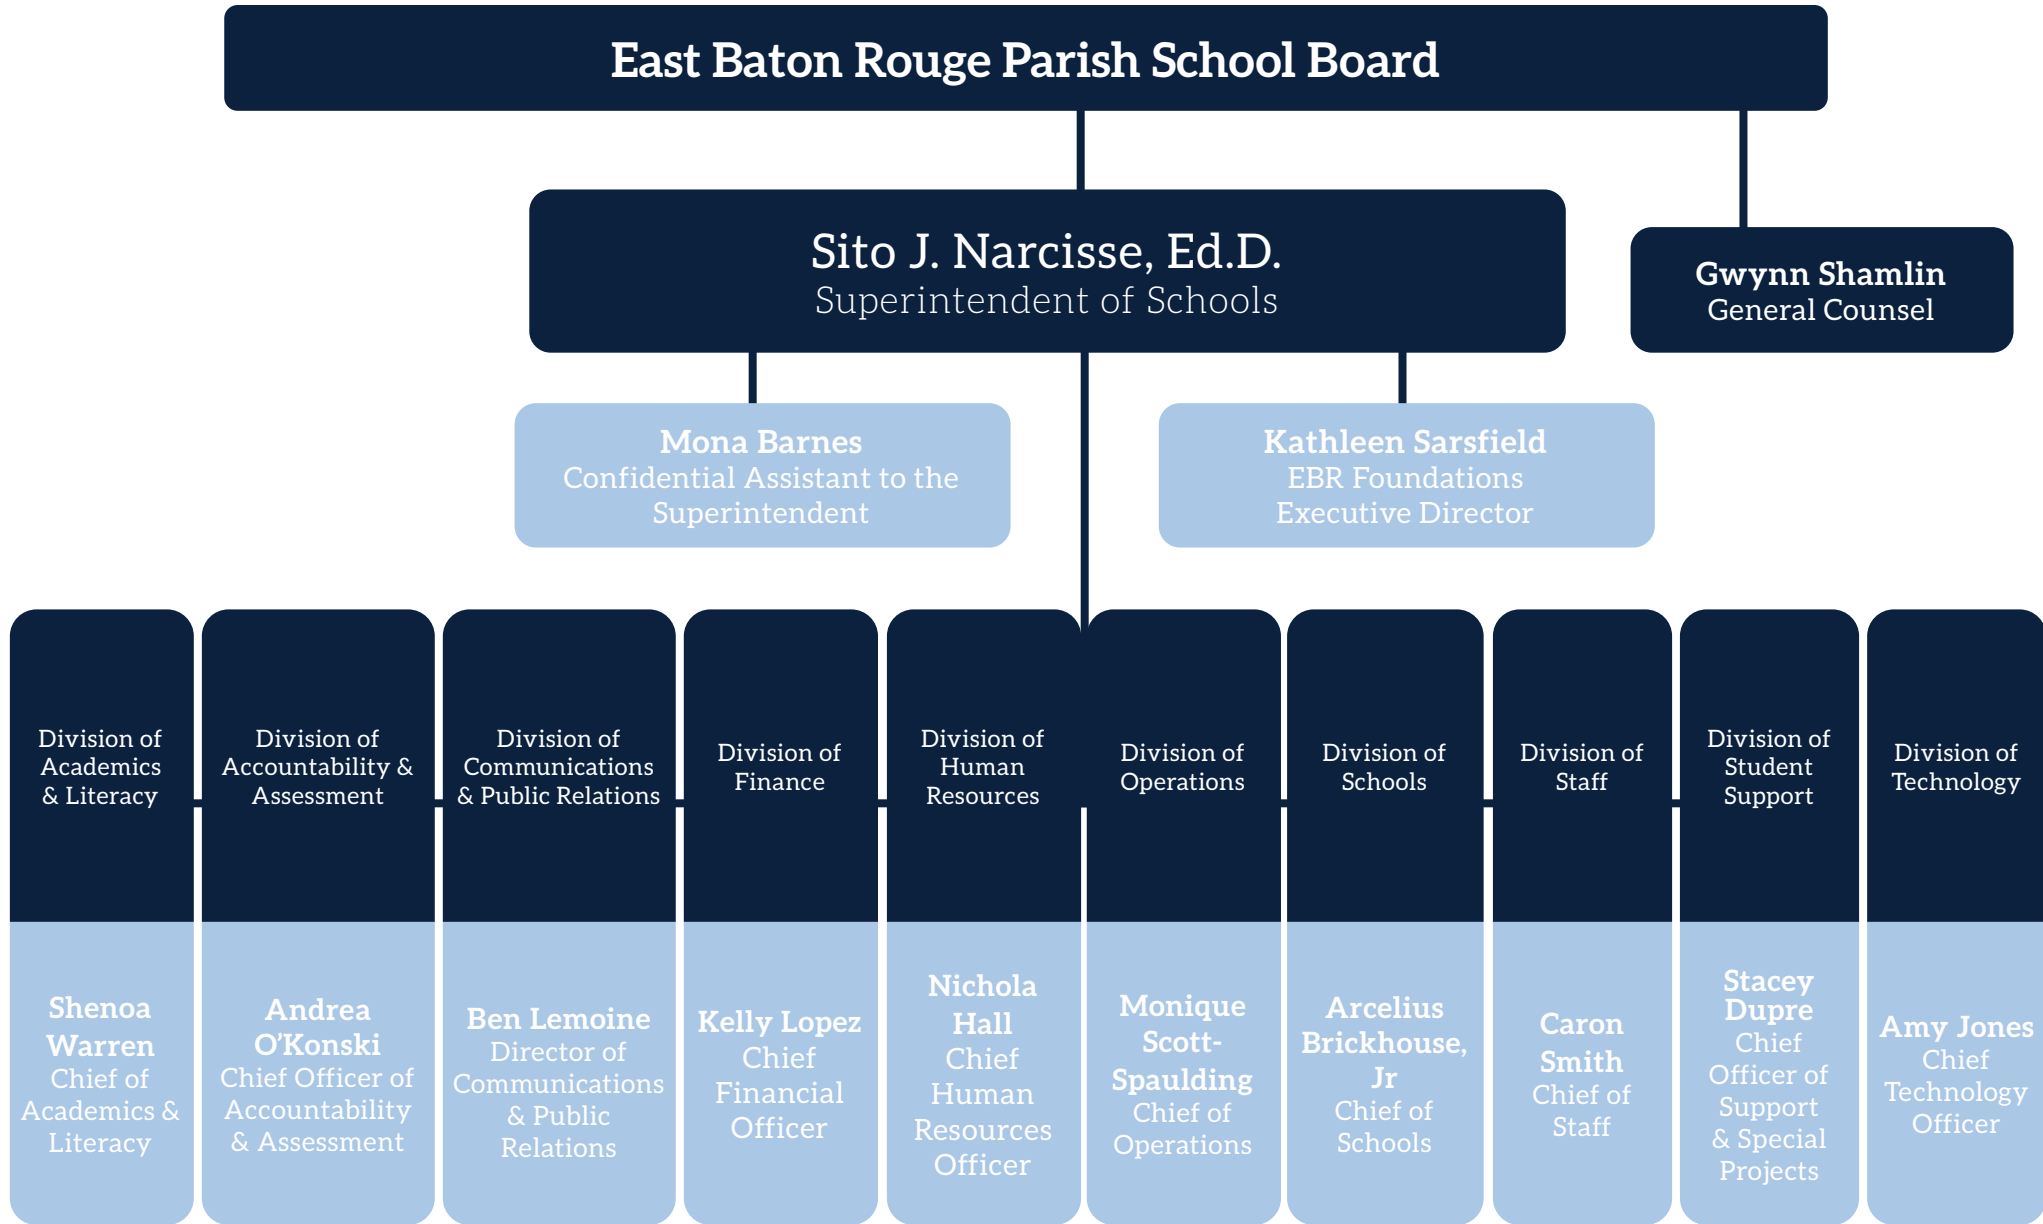

# EAST BATON ROUGE PARISH SCHOOL SYSTEM ORGANIZATIONAL CHART