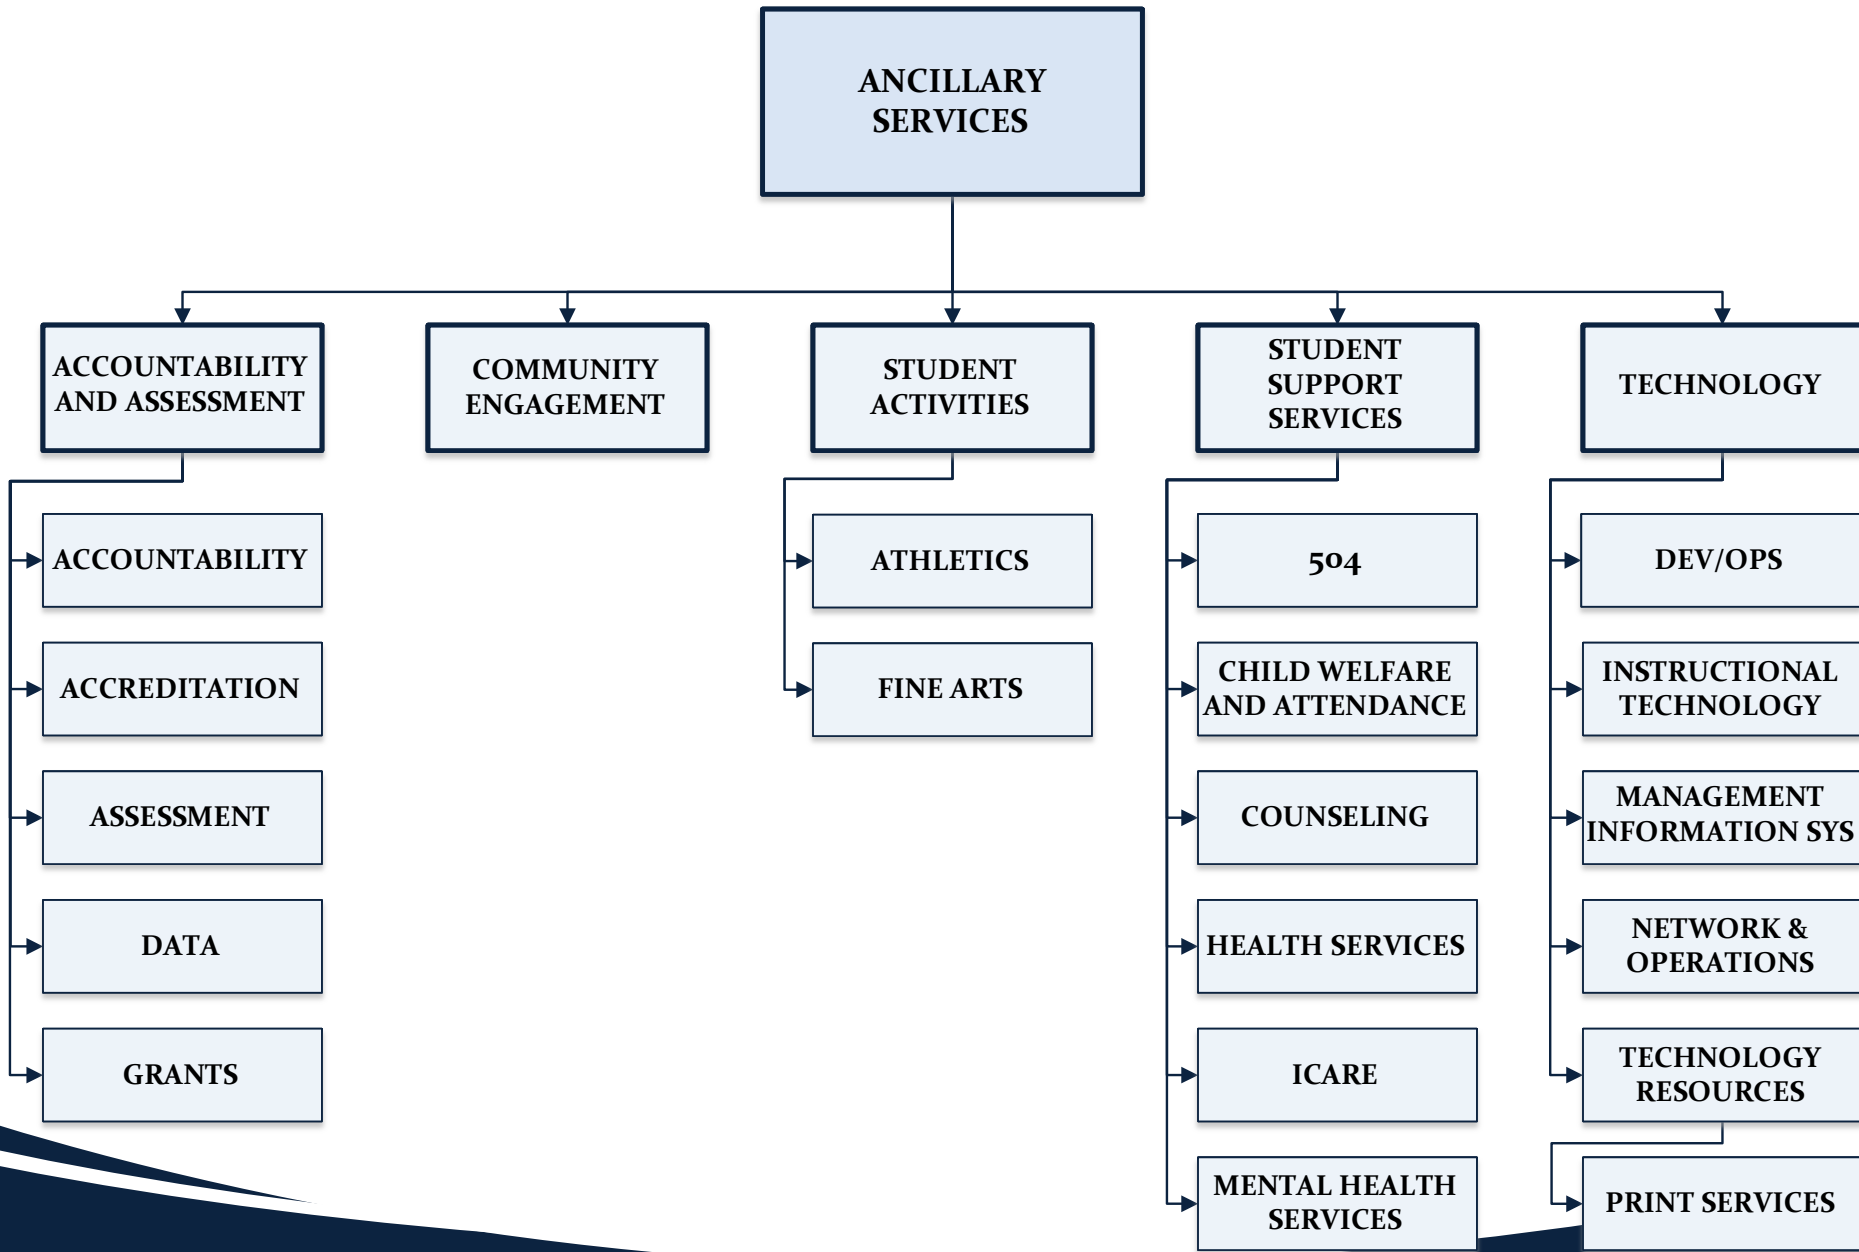

2025 EBR Organizational Chart

LaMont Cole

Superintendent of Schools

January 13, 2025

EAST BATON ROUGE PARISH SCHOOL SYSTEM

ORGANIZATIONAL CHART

EAST BATON ROUGE PARISH SCHOOL SYSTEM

ORGANIZATIONAL CHART

EAST BATON ROUGE PARISH SCHOOL SYSTEM

ORGANIZATIONAL CHART

EAST BATON ROUGE PARISH SCHOOL SYSTEM

ORGANIZATIONAL CHART

EAST BATON ROUGE PARISH SCHOOL SYSTEM

ORGANIZATIONAL CHART